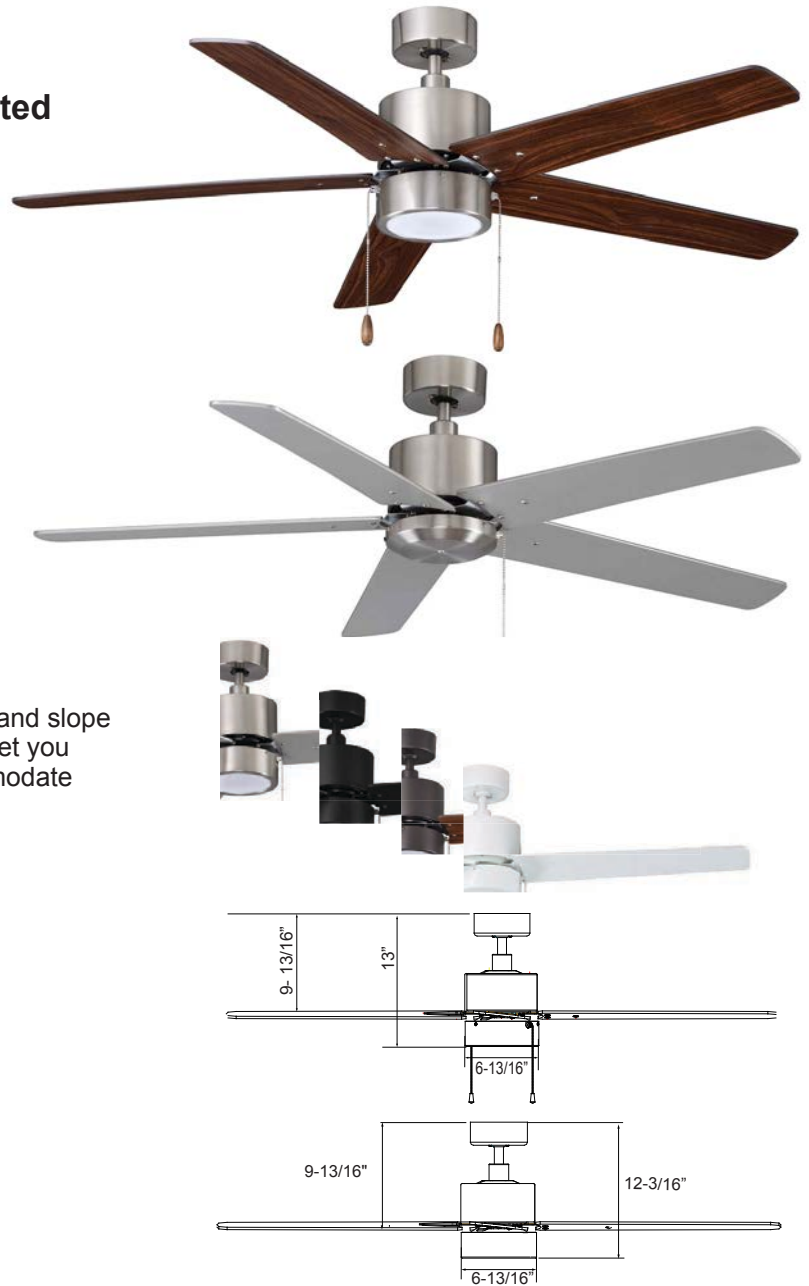

### 52" Ceiling Fan - Available with Integrated LED Light Kit

**Finishes:**

- Brushed Nickel with Brushed Nickel Blades (BNB)
- Brushed Nickel with Walnut Blades (BNW)
- Matte Black with Matte Black Blades (MBL)
- Oil Rubbed Bronze with Walnut Blades (ORBW)
- White with White Blades (WH)

**Lens:** Acrylic

**Blades:** 5 MDF Blades

**LL52-1065-LED Light Source:**

120V/16w/983lm Del@30K/90CRI/Dimmable

**Notes/Certifications/Warranty:**

- 120V
- 4" Downrod Included
- Contact your Lumencia rep with the fan part number and slope angle if you are mounting to a sloped ceiling – we will let you know if this fan requires further accessories to accommodate
- Lead Wire: 76"
- Pull Chain Standard
- Remote Control: Adaptable *(Sold Separately Part# LLRC10AC)*
- Wall Control Adaptable *(Sold Separately Part# LLWC8 and LLWC16)*
- Fans Dim with LLRC10AC or LLWC8WH Controls
- AC Motor | 153 x 12 mm motor | 3 capacitors
- Speeds: 3, Reversible
- RPM:174 (High)/ 73 (Low)/CFM: 5156
- Airflow Efficiency: 87.9
- ETLus Listed for Dry Locations
- CEC Title 20 Compliant
- Limited Lifetime Motor Warranty
- 5 Year Warranty on LED Light Kit
- All Non-Electrical Parts have a 1 Year Warranty

## Downrods

LLDR 1/2" Downrod available in several sizes.

### Features:

- 0.5" Diameter Downrod
- Available in 12", 18", 24", 36", 48", 60", and 72"
- Recommended 7" of clearance under ceiling fan blades

Part #	Finish
LLDR12	BN
LLDR18	BLK
LLDR24	WH
LLDR36	ORB
LLDR48	
LLDR60	
LLDR72	